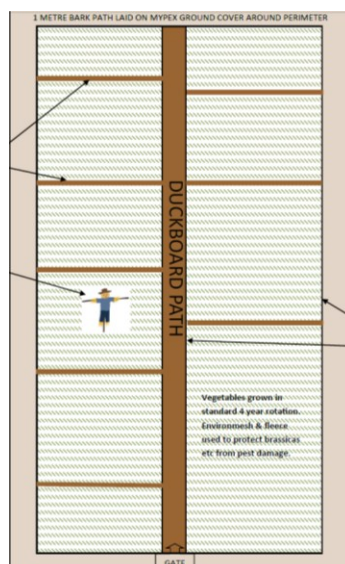

Greenslate Community Farm

Project Experience Sheet

Trial Plot

The intention was to use the plot for 18/24 months to trial vegetable varieties. This information will then be used to form the basis of the field-scale vegetable CSA scheme. The plot will also act as a focal point for the events that ran at Greenslate throughout the year. It was maintained by volunteers and the produce shared out amongst them. The growing area was approximately 10m x 5m with a 1m wide path surround

Here's a plan of how we divided the plot for crops and showing the arrangements of the duckboard paths.

Tasks:

- Remove turf by hand, stack (top side to top side) and cover turf stack with mypex for 12-24 months. Re-place fertility with green waste compost from TEG Environmental who compost the green waste from Wigan.
- 1m high perimeter fencing half-round posts with rabbit-proof chicken wire on the inside of the post and windproof material battened on to the outside.
- There is a mains water supply on site but water butts will be used to buffer the effects of the temperature and chlorinated nature of mains water
- Moveable planks were used to mark beds and to walk on during watering, weeding, inspection and picking.